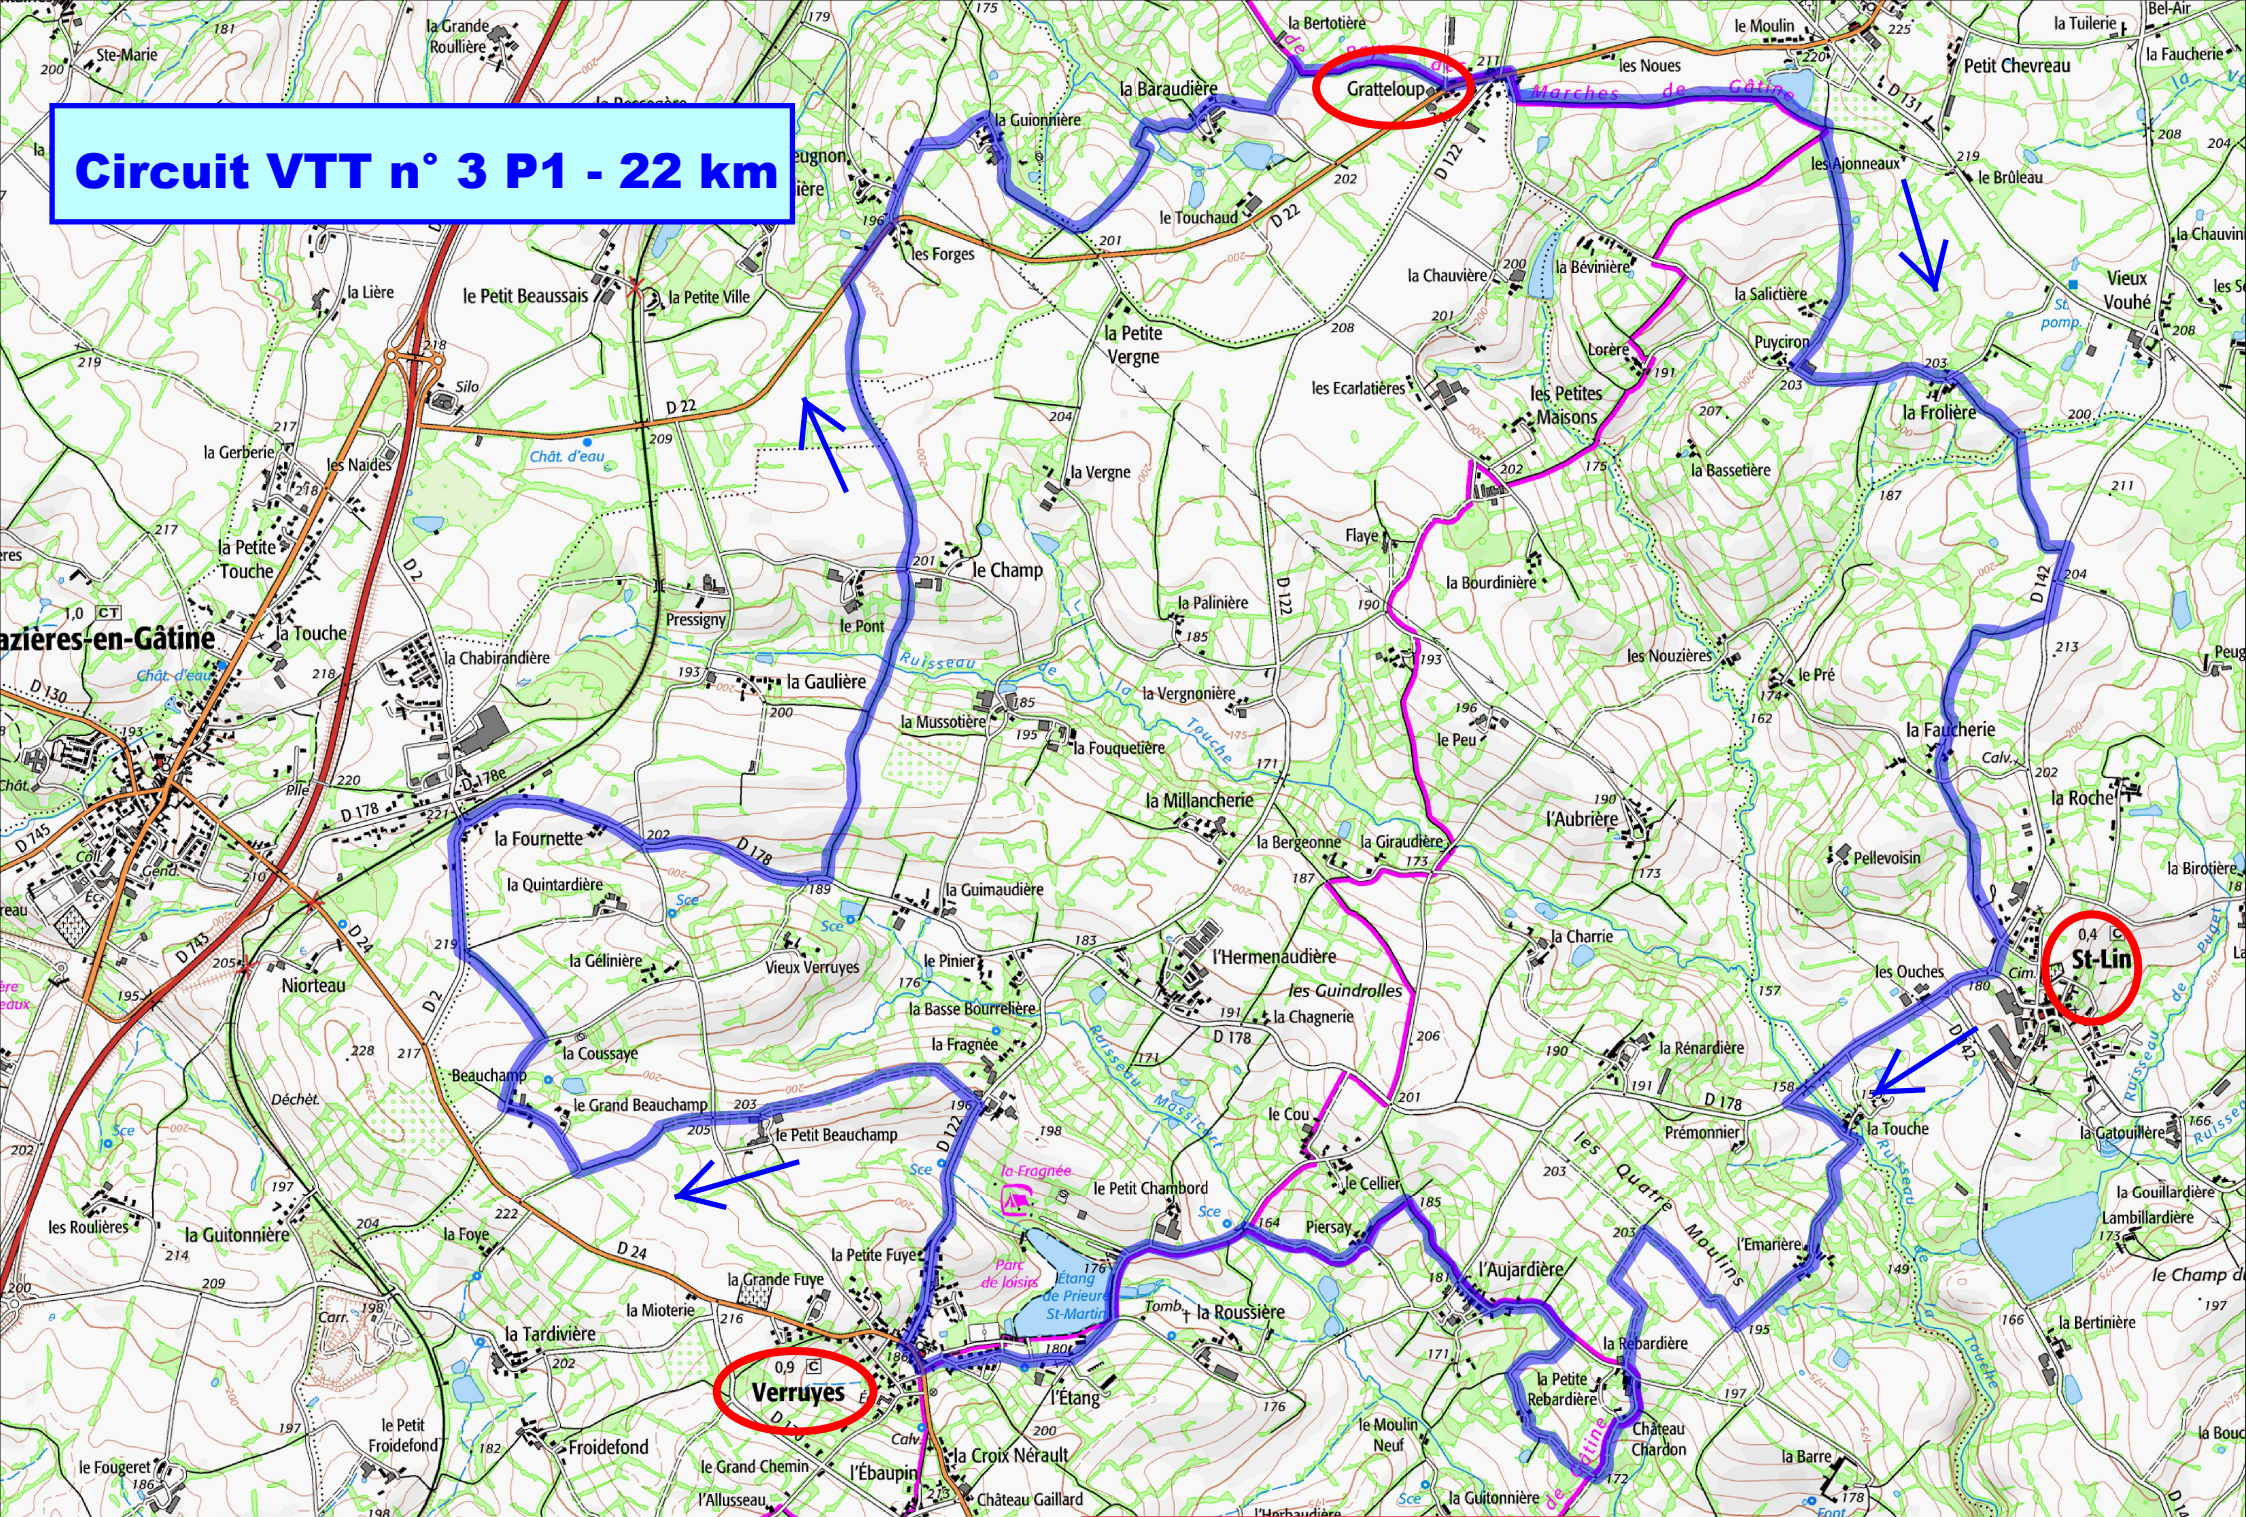

Circuit VTT n° 3 P1 - 22 km

Openrunner: 16550830